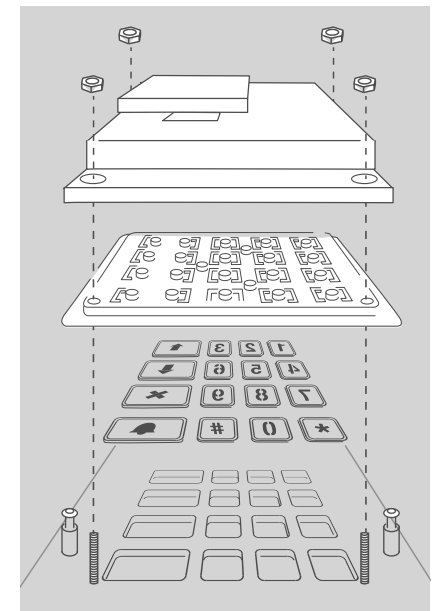

DEMONTAGE TÜRSTATION DISASSEMBLY DOOR STATION

Nehmen Sie das Gerät vor der Demontage vom Strom.

Please remove the device from the power supply before disassembly.

D1101KH MODERN & CLASSIC

DISPLAY MODELS

D21X MODELS

D20X MODELS

KEYPAD MODELS